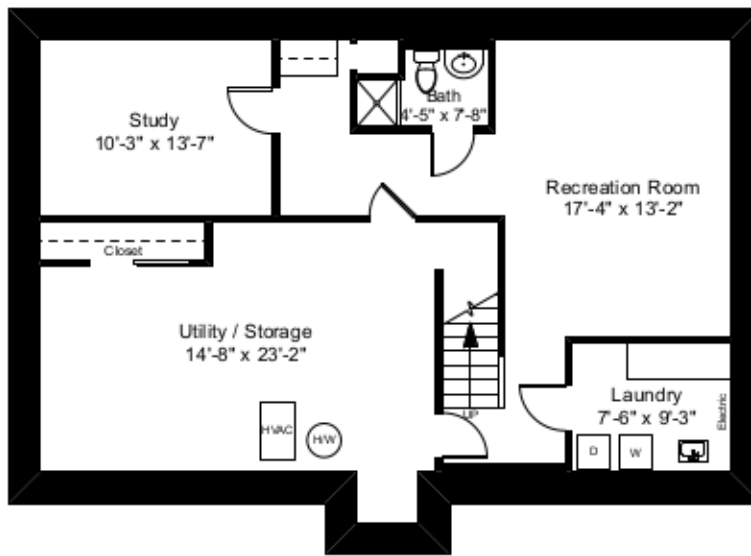

Second Floor Plan
Ceiling Height = 7'-0"

Lower Level Plan
Ceiling Height = 7'-1"

95 Mount Avenue
Providence, RI 02906

2

Completed: October 2018

Note: Dimensions are not guaranteed and are provided for informational purposes only. Individual room dimensions are not used to calculate overall square footage.

NATIONAL
—FLOOR PLANS—
& PHOTOGRAPHY
(800) 328-0217